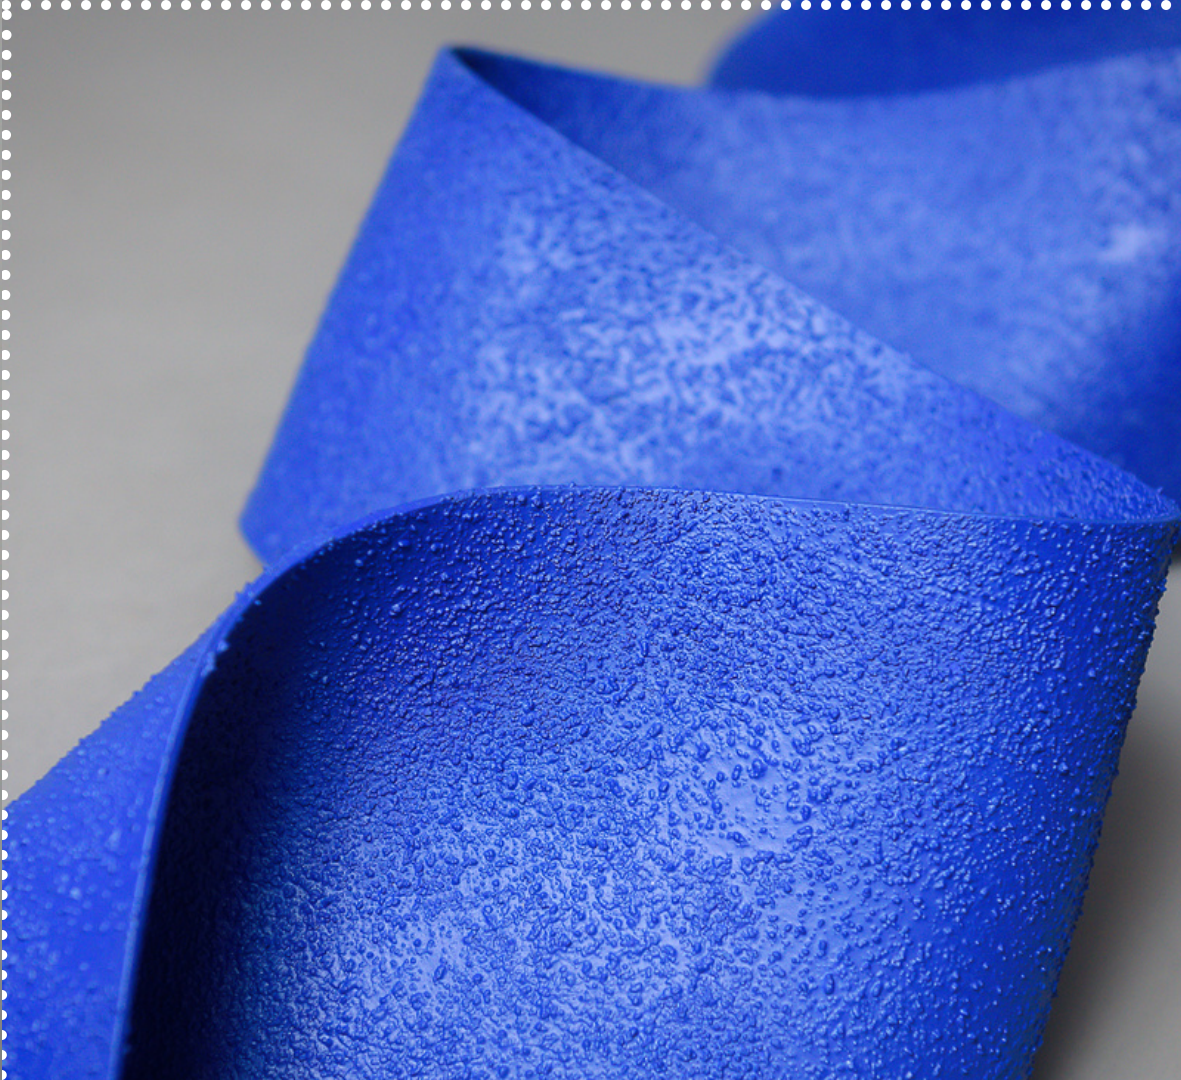

platina

CORES

- -dourado
- -branco
- -preto
- -verde toscana
- -ocre
- -terracota
- -azul
- -platina